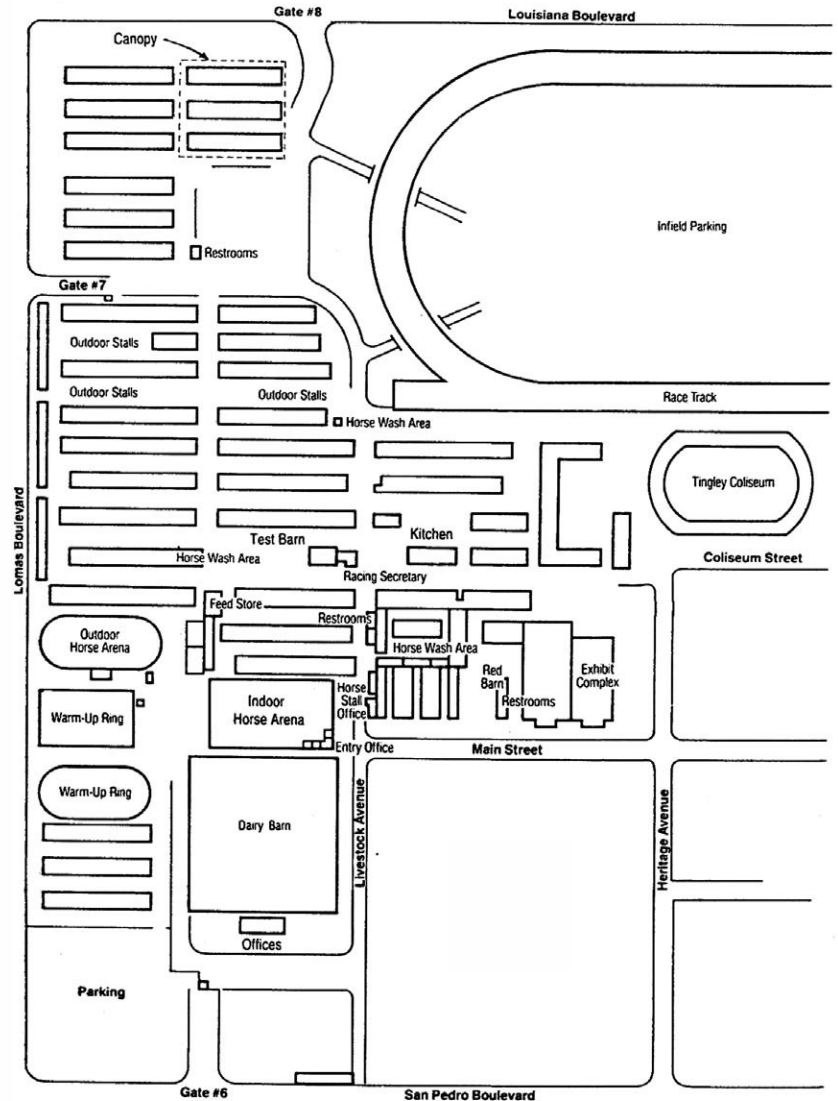

# OUTDOOR HORSE COMPLEX

The Outdoor Horse Complex is located near the north boundary of the Expo New Mexico Grounds. Two warm-up rings directly west of the arena, along with covered seating for 300 and stadium lighting provide excellent versatility. This small rodeo arena can be rented in conjunction with the Horse Ar

- Dimensions: 125' x 264'
- Seating : 300 permanent covered bleacher seats
- Pens: Permanent – Three at north end, Five at south end
- Warm-Up Rings : Two outside rings– attached (shared with Horse Area )
  - East – lighted – 117' x 240' (single bulb poles )
  - West – 140' x 240'
- Lighting : 20 vapor lamps on nine separate 25' poles
- Parking : Ample
- Additional Feature :
  - 10' high, enclosed judge's booth 10' x 10'
  - Electrical outlets, wired for PA and phone
  - Power outlet in front of covered bleacher seats
  - Feed store on premise
  - Excellent access to nearby stalls
- Featured Events : Cutting horses, roping, jumping clinics and all breed horse shows